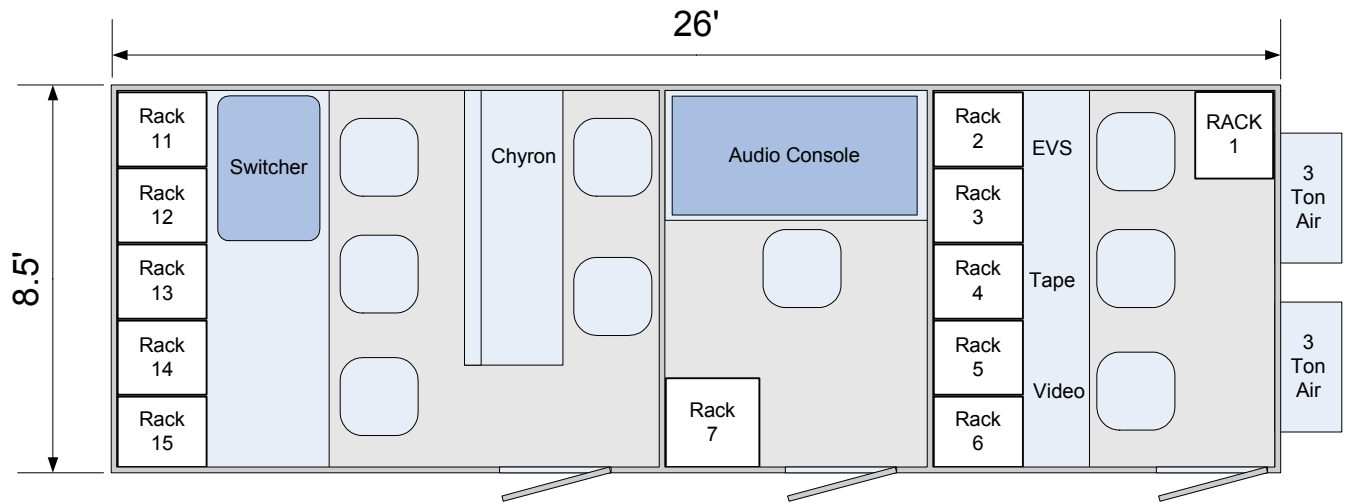

"Blue" Truck Specifications

Overall footprint 15' x 40'. Power required 208V/150A Single Phase

Cameras

- 4 Philips LDK-20P CCD (Triax)
(12-Bit Digital High Performance)
- 2 Philips LDK-9P CCD (Triax)
- 1 JVC analog POV Camera
- 1 Hitachi HV-D30 Digital POV Camera

Video Tape

- 2 Sony BVW-75 BetaSP
- 1 Sony DVW-500 DigiBeta
- 1 FFV Omega 2 Ch. Raid DDR
(w/ removable drives & Lance)
- 1 Sony PVW-2800 BetaSP
- 1 EVS 4 Channel DDR

Monitor Wall

- 32 9" Color LCD's /tally
- 6 5" Color LCD's
(ME1/ME2/PGM-PST)
- 2 18" Color (PGM/PVW)
- 1 17" Color LCD (TD PVW)

Lenses

- 3 Fujinon 66x1 (20S)
- 1 Fujinon 50x1 (20P w/studio kit)
- 2 Fujinon 18x1 (Handhelds)

Video Switcher

- Sony DVS 9000 Digital
- 51 Inputs / 2 ME / 24 Output

Graphics

- Chyron LEX - 2 Channel
- Lyric 5.24 & 5.25

Audio

- Yamaha M7CL-48
(48 Channel Console)
- Sony MDS-B5 Mini Disc
CD Player
- Digicart II w/Zip
- Large variety of microphones

Communications

- 24 Port Zeus ICOM
- 15 Channel TW Matrix (6 Wet)
- RTS 8 Channel IFB
- Panasonic Phone Sys. (3c/o)
- 4 QKT Auto Hybrids
- 2 Telos